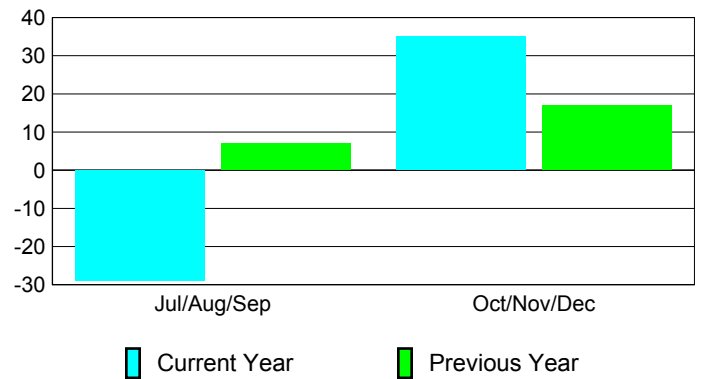

Comparison of Membership Gain/Loss

Current Year Compared to the Previous Year