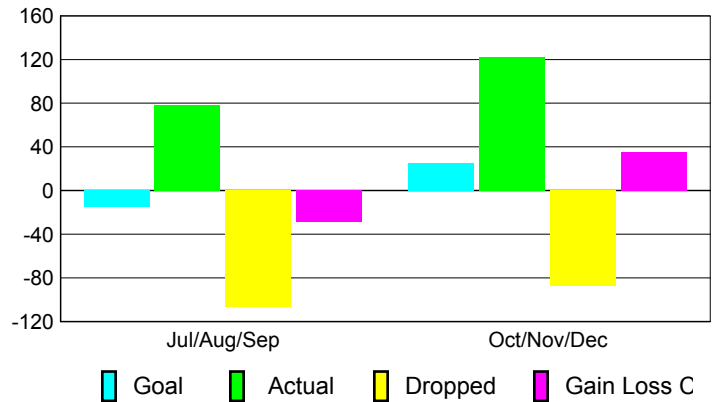

Membership Results 2010-2011

Goal, New, Dropped, Gain/Loss