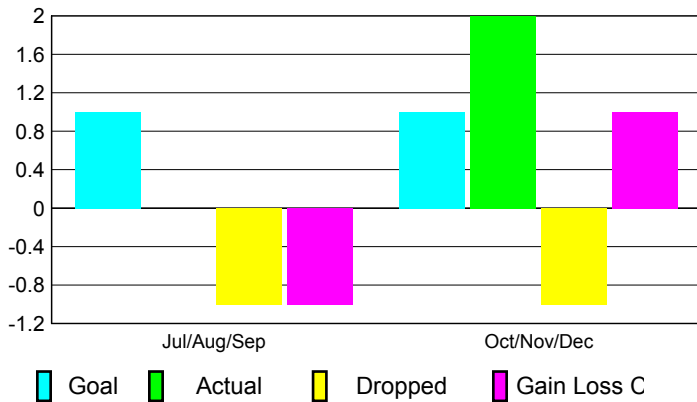

2010-2011 GMT Reports for District (or Undistricted) **District 2 S2**

GMT: **JOHN 'JACK' R FERGUSON**

Location: **TEXAS**

GMT CA: **1**

CLUBS

Club Results
2010-2011

Clubs
2009-2010

Month	New Club Goal	Actual New Clubs	Actual Dropped Clubs	Gain/Loss of Clubs	Gain/Loss of Clubs
Jul/Aug/Sep	1	0	-1	-1	1
Oct/Nov/Dec	1	2	-1	1	0
Totals	2	2	-2	0	1

Club Results 2010-2011

Goal, New, Dropped, Gain/Loss

Comparison of Club Gain/Loss

Current Year Compared to the Previous Year

YTD Status Quo Clubs 2010-2011

Status Quo Clubs Compared to Status Quo Members

MEMBERSHIP