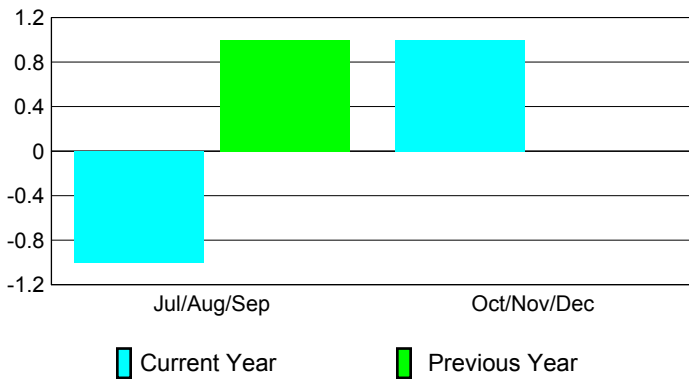

2010-2011 GMT Reports for District (or Undistricted) **District 2 S2**

GMT: **JOHN 'JACK' R FERGUSON**

Location: **TEXAS**

GMT CA: **1**

CLUBS

Club Results
2010-2011

Clubs
2009-2010

Month	New Club Goal	Actual New Clubs	Actual Dropped Clubs	Gain/Loss of Clubs	Gain/Loss of Clubs
Jul/Aug/Sep	1	0	-1	-1	1
Oct/Nov/Dec	1	2	-1	1	0
Totals	2	2	-2	0	1

Club Results 2010-2011

Goal, New, Dropped, Gain/Loss

Comparison of Club Gain/Loss

Current Year Compared to the Previous Year

YTD Status Quo Clubs 2010-2011

Status Quo Clubs Compared to Status Quo Members

MEMBERSHIP